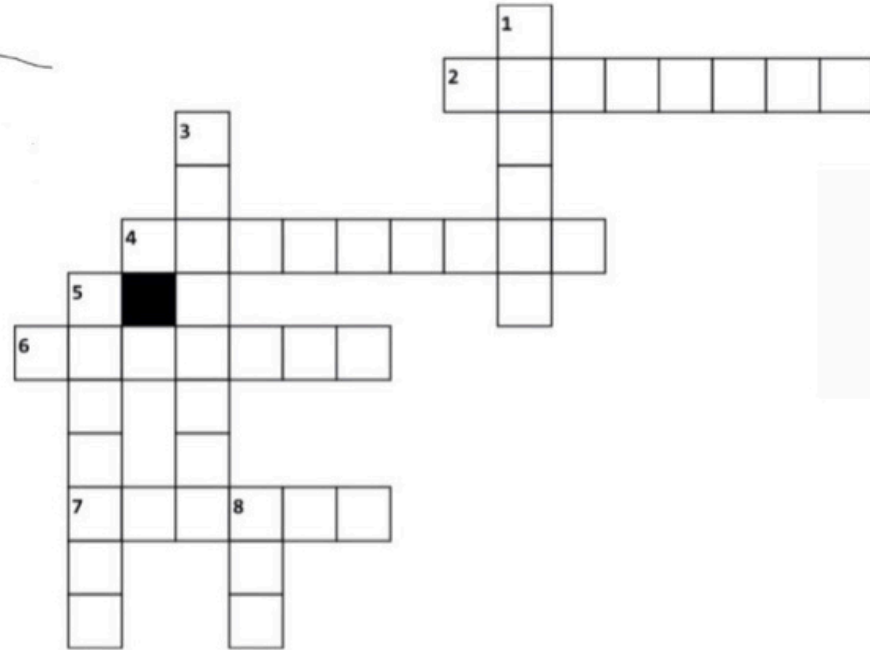

Original Artwork by Marley Wasson | Age 15

RADFORD REDBUD FESTIVAL 2024

Official Kids Activity Book

VIRGINIA'S WILDLIFE

ACROSS

- 2. The state bird of Virginia
- 4. These big, furry animals live in the forests of Virginia and eat fish, plants, and honey
- 6. The state tree of Virginia
- 7. This tree has beautiful pink to red blooms and all parts of it is edible!

DOWN

- 1. These trees grow in patches with fruit that some say taste like banana and mango
- 3. A favorite plant for many butterflies including the Monarch and Swallowtail species
- 5. This butterfly is orange and black and travels 3,000 miles each year
- 8. This essential pollinator has six legs and lives in a colony with a queen